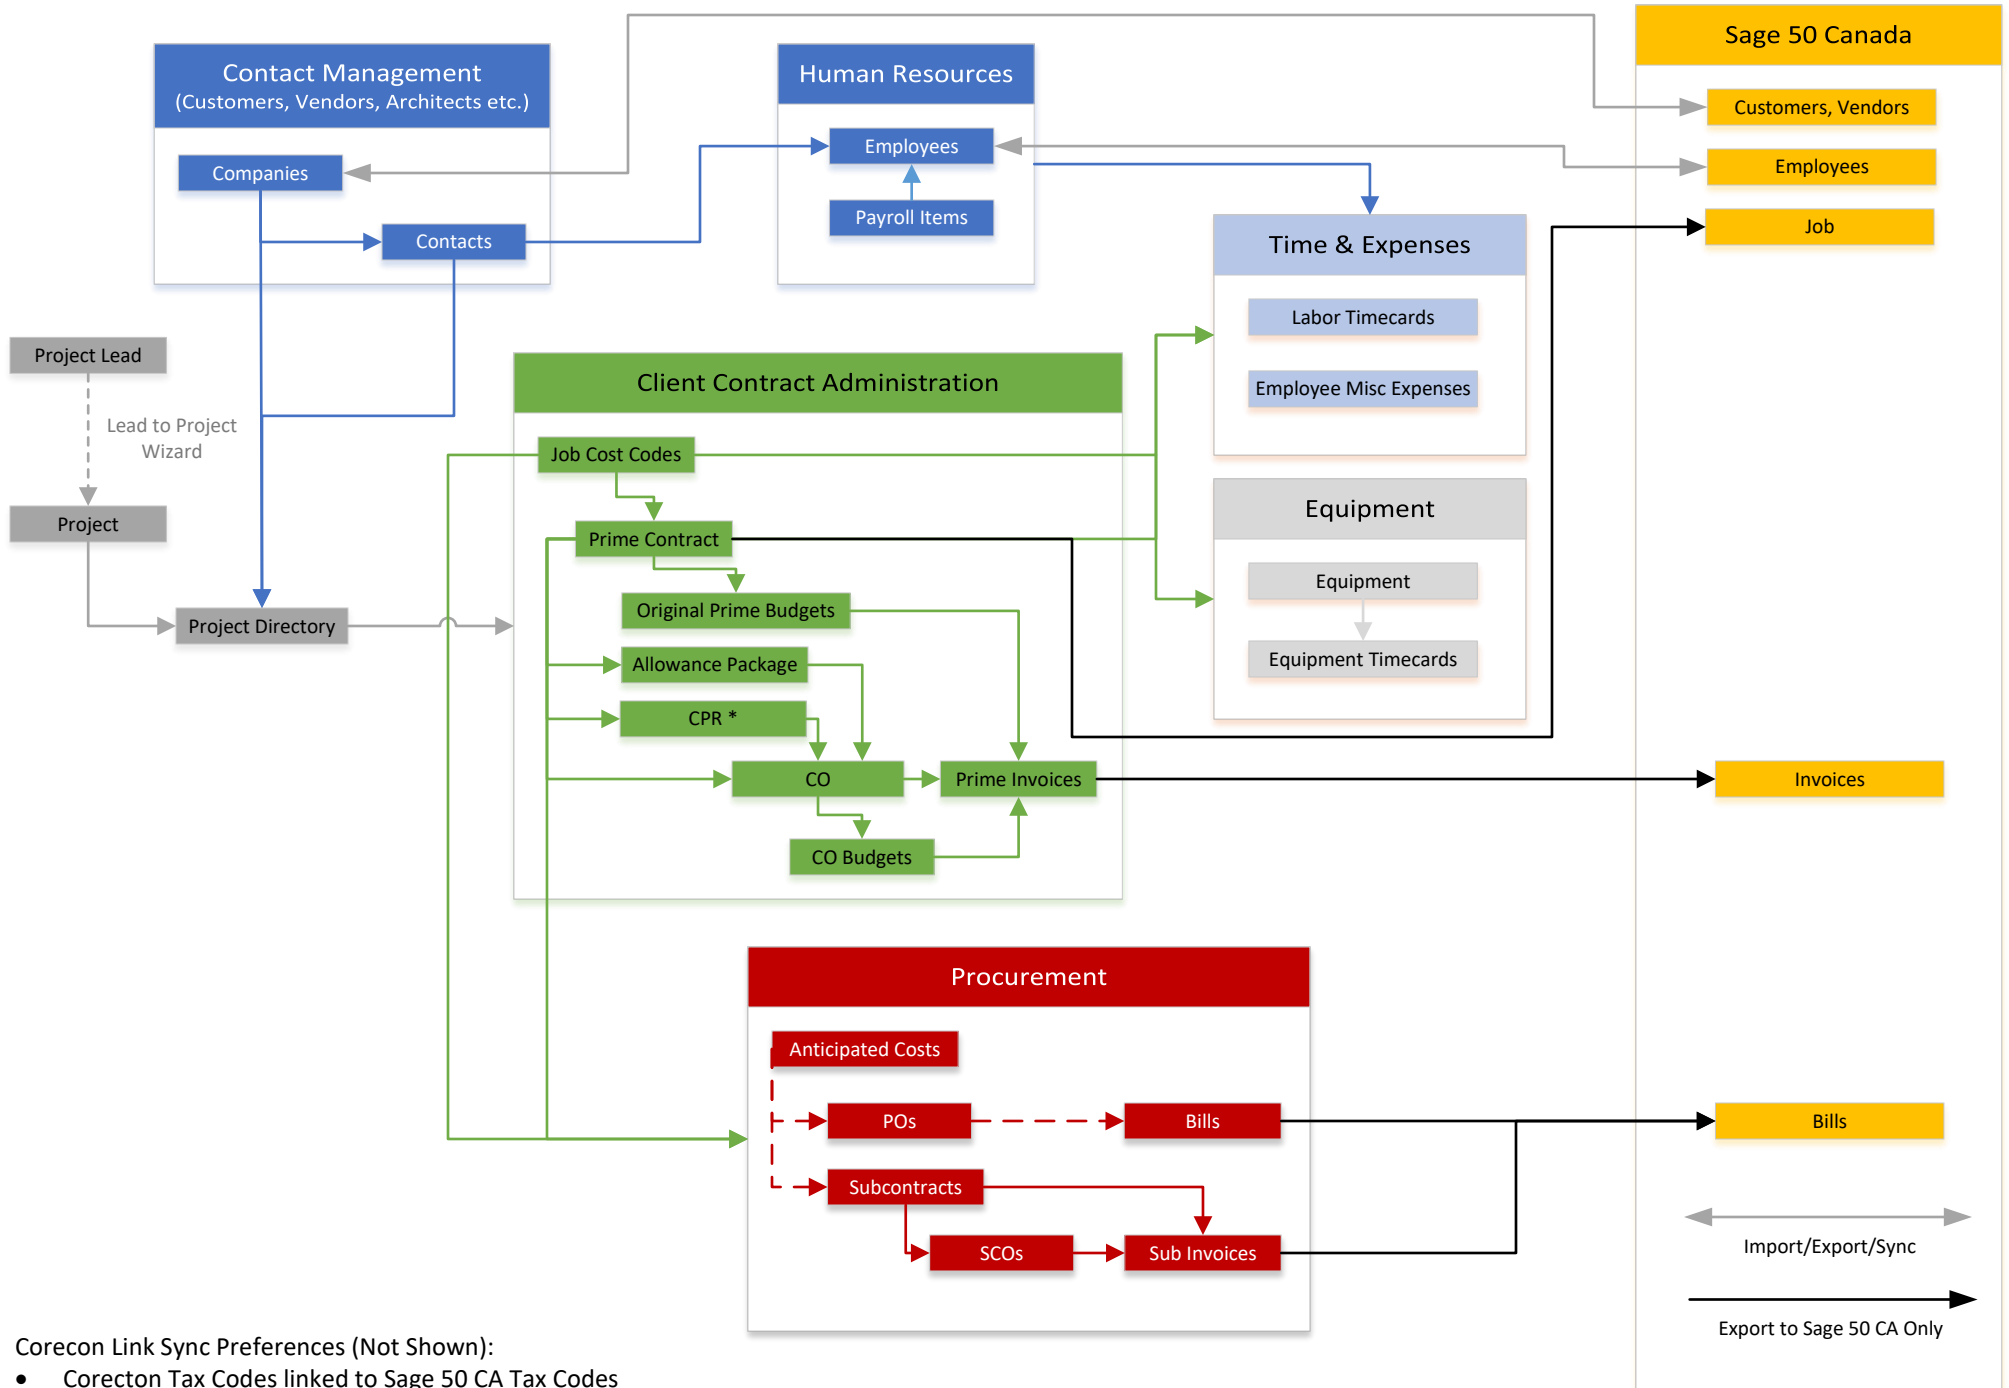

Corecon and Sage 50 Canada Integration

Corecon Link Sync Preferences (Not Shown):

- Corecon Tax Codes linked to Sage 50 CA Tax Codes
- Corecon Job Cost Codes linked to Sage 50 CA Items